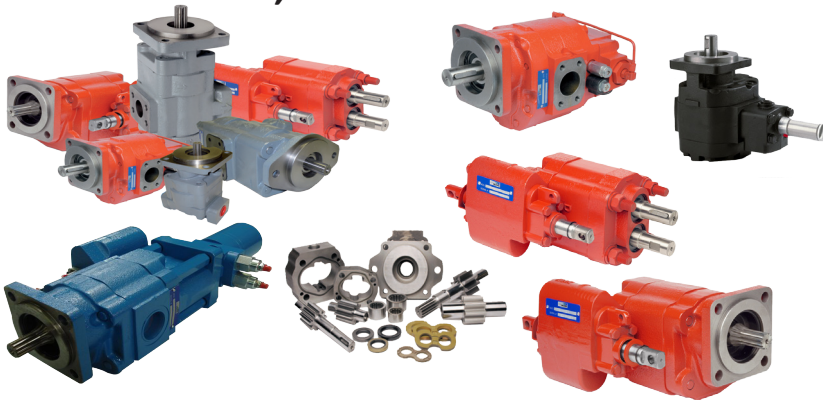

Hydraulic Product Offering

VANE PUMPS, PARTS and CARTRIDGE

PISTON PUMPS and PARTS

CATERPILLAR® PUMPS and PARTS

PARTS PROGRAM

GEAR PUMPS, MOTORS and PARTS

PTOs

Metaris Inc.

Tel: (601) 469-1987 or 800-962-2703

Fax: (601) 469-2120 or 800-654-5083

Email: sales@metarisusa.com

www.metaris.com

HYDRAULIC PUMPS

Vane Pumps

EATON®/ VICKERS®

V10, V20, V2010, V2020 (F,P, NF)
 20, 25, 30, 35, 45 V/VQ available with Thru drive option
 2520, 3520, 3525, 4520, 4525, 4535 V/VQ
 2520V10, 3520V10, 3525V10, 4535V10, 3525V20, 4525V20
 VQH 32 Design -High Pressure
 VTM 42 available with 70 or 115 cu.in. reservoir kit
CATERPILLAR® visit our website for extensive listing

Gear Pumps and Motors

PARKER® / COMMERCIAL®

Bearing MHP/MHM 15, 20, 25, 30, 31, 37, 50, 51, 75, 76
 Bushing MHP/MHM 315, 330, 350, 365
 Dump pumps MH101C, 102C, 101G, 102G
 ML51 & MK20 Bi-rotational
 WFD2.0 Heavy duty dual pressure
 Dry valve pumps MHP 50, 51, 75, 76
 Unloader pump MHP76U
 Winch motor MHWM 31, 51, 75
CASE®, GROVE®, JOHN DEERE®, MUNCIE® complete pumps
 and supporting spare parts to suit various applications
CATERPILLAR® visit our website for extensive listing

Piston Pumps

REXROTH®

MA10V(S)O 18 to 140
 MA11V(L)O 190 *(New)*

EATON®/ VICKERS®

MPVE 19, 21
 MPVH 57, 74, 98, 106, 131, 141
 MPVB 5/6, 10/15, 20/29

LINDE®

MHPR 100, 130 *(New)*
CATERPILLAR®, VOLVO®, JCB® complete
 pumps and spare parts to suit various
 applications including over 350 pumps
 to suit Caterpillar® machinery. Visit our
 website for extensive listing.