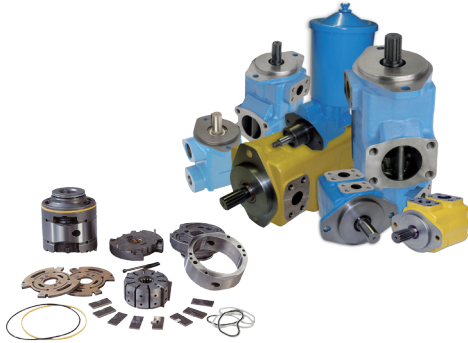

Hydraulic Product Offering

VANE PUMPS, PARTS and CARTRIDGE

PISTON PUMPS and PARTS

CATERPILLAR® PUMPS and PARTS

PARTS PROGRAM

GEAR PUMPS, MOTORS and PARTS

PTOs

Metaris Inc.

Tel: (601) 469-1987 or 800-962-2703

Fax: (601) 469-2120 or 800-654-5083

Email: sales@metarisusa.com

www.metaris.com

HYDRAULIC PUMPS

Vane Pumps

EATON®/ VICKERS®

V10, V20, V2010, V2020 (F,P, NF)
 20, 25, 30, 35, 45 V/VQ available with Thru drive option
 2520, 3520, 3525, 4520, 4525, 4535 V/VQ
 2520V10, 3520V10, 3525V10, 4535V10, 3525V20, 4525V20
 VQH 32 Design -High Pressure
 VTM 42 available with 70 or 115 cu.in. reservoir kit
CATERPILLAR® visit our website for extensive listing

Gear Pumps and Motors

PARKER® / COMMERCIAL®

Bearing MHP/MHM 15, 20, 25, 30, 31, 37, 50, 51, 75, 76
 Bushing MHP/MHM 315, 330, 350, 365
 Dump pumps MH101C, 102C, 101G, 102G
 ML51 & MK20 Bi-rotational
 WFD2.0 Heavy duty dual pressure
 Dry valve pumps MHP 50, 51, 75, 76
 Unloader pump MHP76U
 Winch motor MHWM 31, 51, 75
CASE®, GROVE®, JOHN DEERE®, MUNCIE® complete pumps
 and supporting spare parts to suit various applications
CATERPILLAR® visit our website for extensive listing

Piston Pumps

REXROTH®

MA10V(S)O 18 to 140
 MA11V(L)O 190 *(New)*

EATON®/ VICKERS®

MPVE 19, 21
 MPVH 57, 74, 98, 106, 131, 141
 MPVB 5/6, 10/15, 20/29

LINDE®

MHPR 100, 130 *(New)*
CATERPILLAR®, VOLVO®, JCB® complete
 pumps and spare parts to suit various
 applications including over 350 pumps
 to suit Caterpillar® machinery. Visit our
 website for extensive listing.